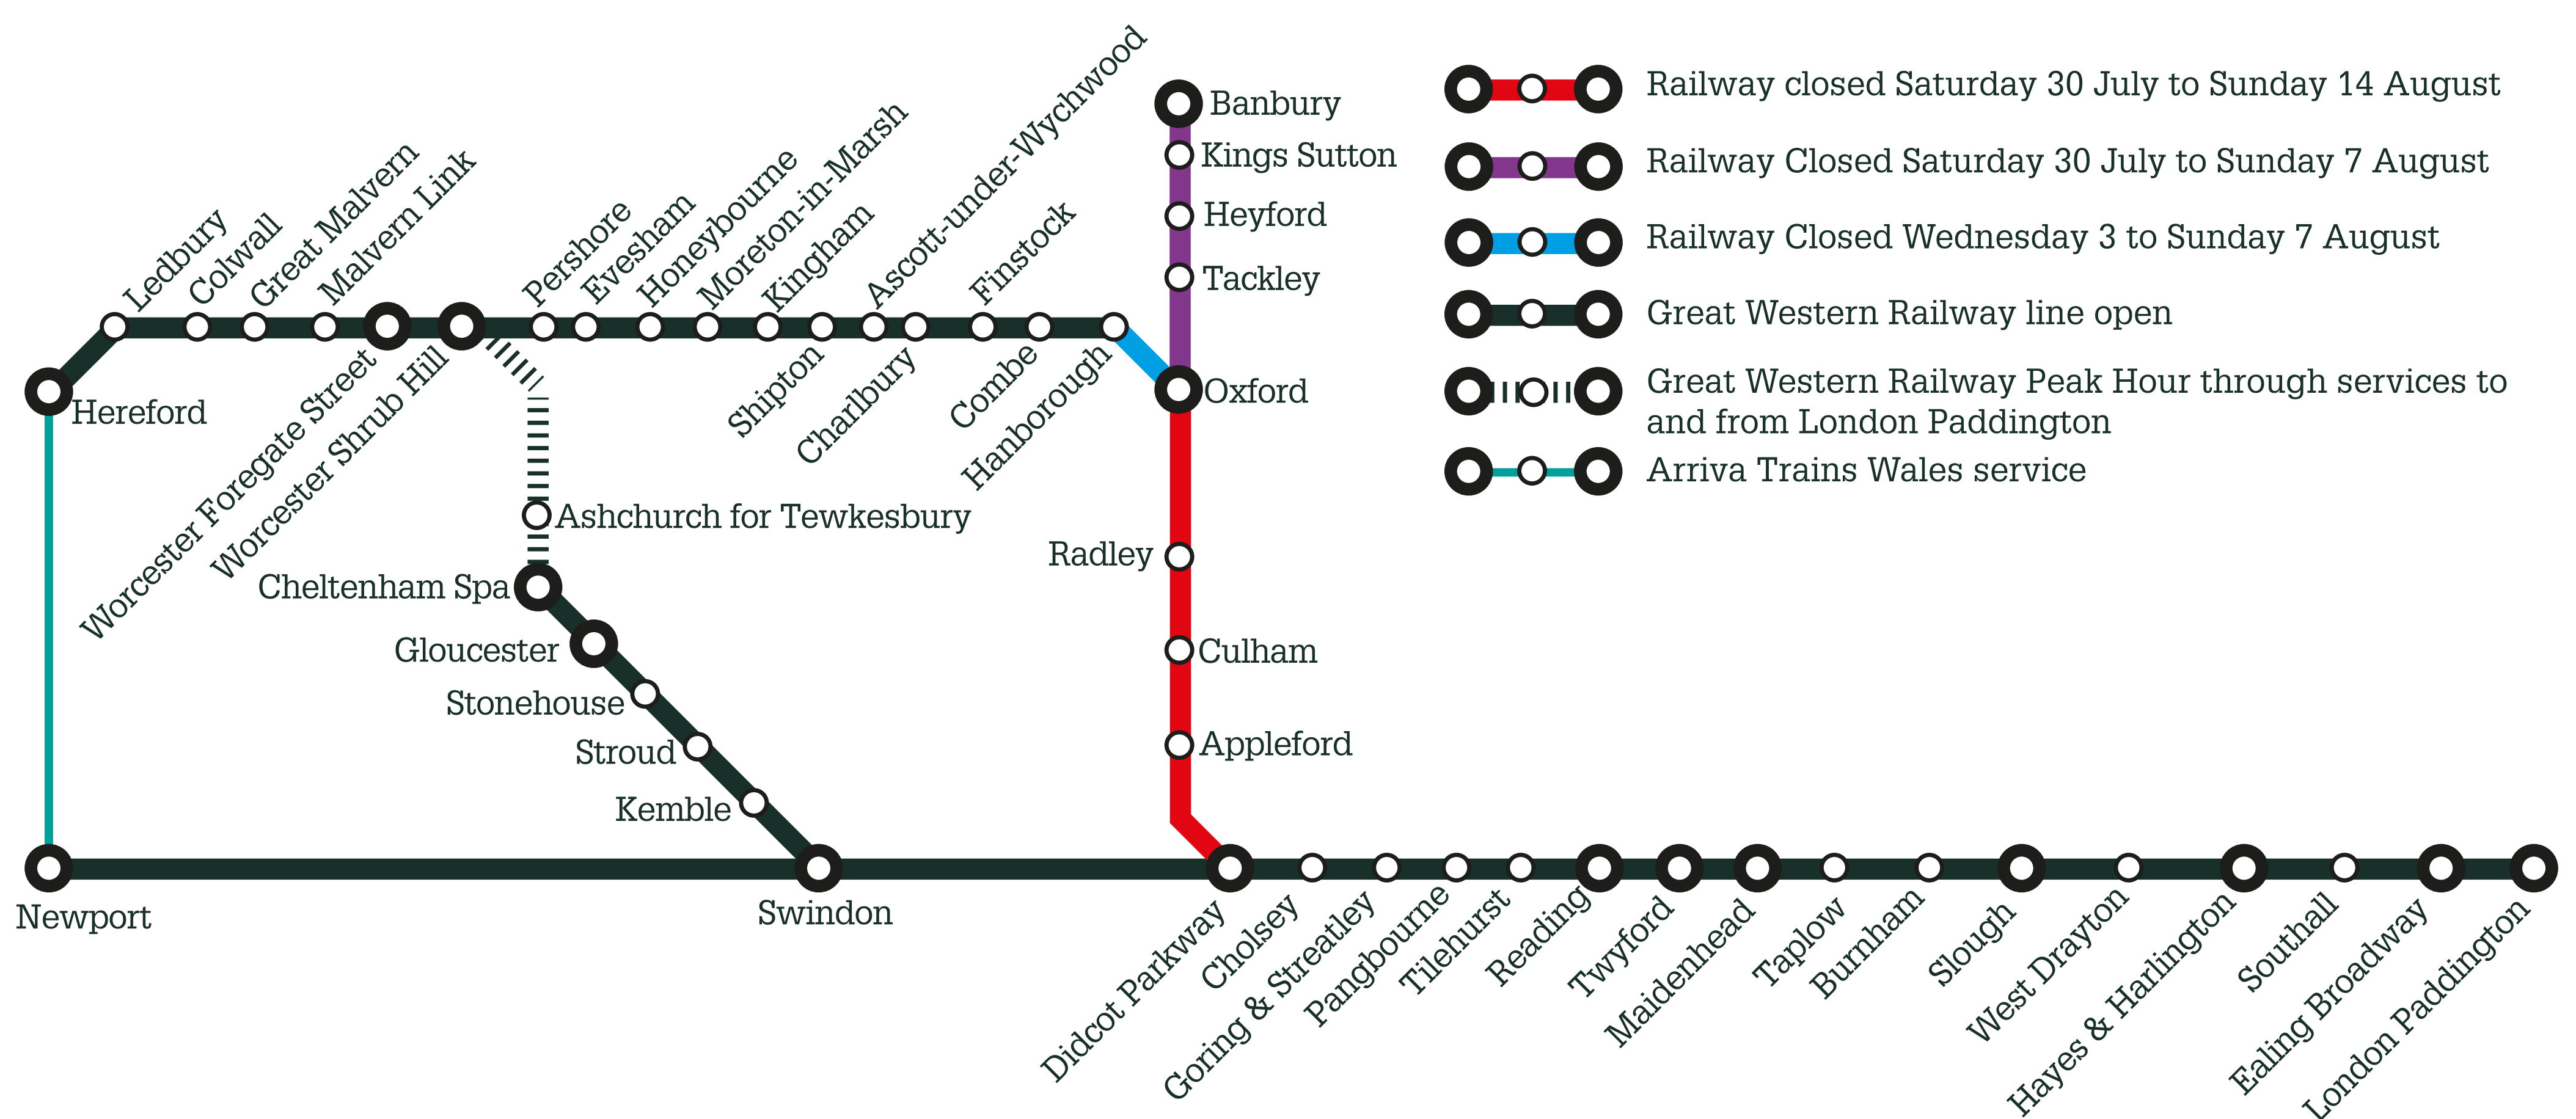

Rail improvement work in the Oxford area

Saturday 30 July to Sunday 14 August 2016
(Including Weekdays)

From Saturday 30 July to Sunday 14 August 2016 major rail improvement work will be taking place in the Oxford area.

Train times will be amended and rail replacement buses will be operating.

At a glance - Which lines are affected

Railway Open ■ Railway Closed ■

	July		August													
	Sat 30	Sun 31	Mon 1	Tue 2	Wed 3	Thu 4	Fri 5	Sat 6	Sun 7	Mon 8	Tue 9	Wed 10	Thu 11	Fri 12	Sat 13	Sun 14
Oxford to Didcot Parkway																
Oxford to Banbury																
Oxford to Hanborough																

How your journey will be affected

Train services operating between London Paddington and Oxford, Worcester Shrub Hill, Hereford and Banbury will be amended.

An extensive rail replacement bus service will be operating in the Oxford area.